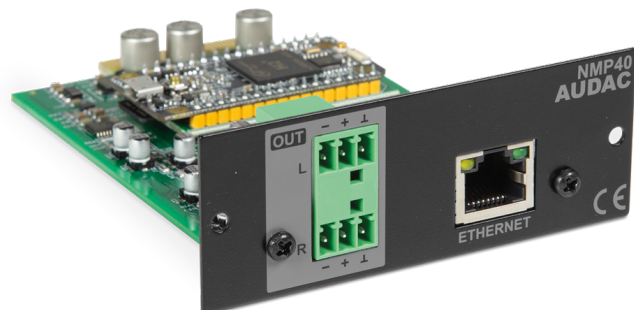

NMP40

Audio Streaming Sourcecon™ Module

Highlights:

- Compatible with AUDAC Touch™ 2
- Spotify™ Connect certified
- Soundtrack Your Brand© certified
- True plug & play solution
- Works with any SourceCon™ enabled device
- Custom audio stream selection

The NMP40 SourceCon™ Network audio player module enables the possibility to stream audio files from a personal computer or mobile device directly to a professional audio system while maintaining the best available sound quality.

Compatible with various streaming technologies like Spotify Connect and Soundtrack Your Brand© you can stream music straight to your professional sound system directly from the cloud while using only your computer or mobile device as a controller. This avoids any unwanted interruptions and maintains higher sample rates, so you can also set the right ambient in all types of public places (Always check with your local license regulations).

Discover more about our modular audio players

*The NMP40 is not compatible with AUDAC Touch™ 1. It will only be compatible with AUDAC Touch™ 2.

Applications:

- Bars, restaurants
- Retail
- Hotels
- Public facilities
- Houses of worship