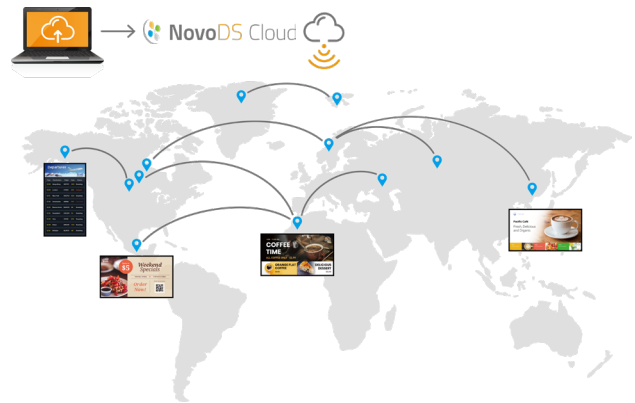

# NovoDS DS110 DS310

4K-UHD High-performance  
Digital Signage Player

NovoDS is network-based digital signage solution that is ideal for creating dynamic visual displays in corporate, school, and public spaces. Its latest models DS110 and DS310 offer a significant performance boost with seamless 4K@60Hz video playback, a modern web browser engine, and robust support for social media content. Robust, compact, and stylish, this series is housed in a metal chassis for rugged durability, making it ideal for signage applications in various environments.

### Rich Designer Templates

Professional designer templates are available in NovoDS Cloud, allowing you to quickly create eye-catching signage.

### NovoDS Cloud

NovoDS Cloud is a cloud service that enables users to effortlessly create, edit, and publish playlists across various platforms. With 2-factor authentication, it ensures additional protection for your content and devices. The platform's role-based access and co-editing features support large teams effectively. Its extensive library of designer templates and intuitive What-You-See-Is-What-You-Get playlist editor make content creation a seamless and easy process.

### NovoDS Studio

NovoDS Studio is software available for both Windows and MacOS, designed to empower users in managing NovoDS deployment over the Intranet. Users can seamlessly publish playlists, schedule playback, and efficiently handle device management tasks such as firmware updates and content updates.