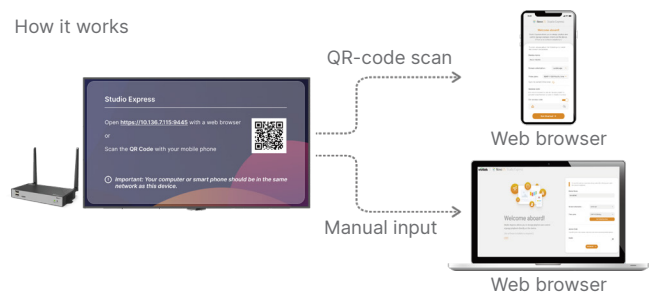

# NovoDS DS110 DS310

4K-UHD High-performance  
Digital Signage Player

NovoDS is network-based digital signage solution that is ideal for creating dynamic visual displays in corporate, school, and public spaces. Its latest models DS110 and DS310 offer a significant performance boost with seamless 4K@60Hz video playback, a modern web browser engine, and robust support for social media content. Robust, compact, and stylish, this series is housed in a metal chassis for rugged durability, making it ideal for signage applications in various environments.

### NovoDS Cloud

NovoDS Cloud is a cloud service that enables users to effortlessly create, edit, and publish playlists across various platforms. With 2-factor authentication, it ensures additional protection for your content and devices. The platform's role-based access and co-editing features support large teams effectively. Its extensive library of designer templates and intuitive What-You-See-Is-What-You-Get playlist editor make content creation a seamless and easy process.

### NovoDS Studio

NovoDS Studio is software available for both Windows and MacOS, designed to empower users in managing NovoDS deployment over the Intranet. Users can seamlessly publish playlists, schedule playback, and efficiently handle device management tasks such as firmware updates and content updates.

### NovoDS Studio Express

NovoDS Studio Express enables you to instantly update or create new digital signage messages on the spot, accessible through a web browser. Whether using a mobile device or desktop, any authorized user can effortlessly update the latest messaging on the digital signage. It's a secure, yet user-friendly solution.