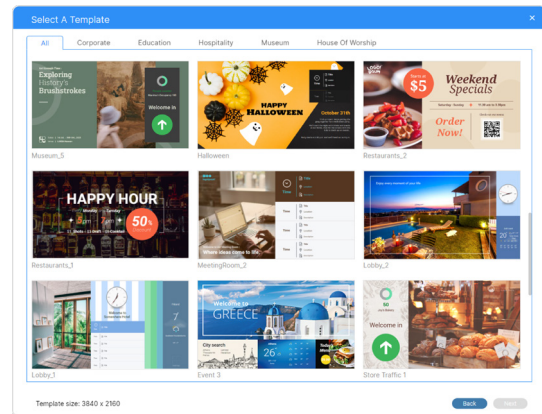

# NovoDS DS110 DS310

4K-UHD High-performance  
Digital Signage Player

NovoDS is network-based digital signage solution that is ideal for creating dynamic visual displays in corporate, school, and public spaces. Its latest models DS110 and DS310 offer a significant performance boost with seamless 4K@60Hz video playback, a modern web browser engine, and robust support for social media content. Robust, compact, and stylish, this series is housed in a metal chassis for rugged durability, making it ideal for signage applications in various environments.

### Dynamic Content Types

NovoDS offers a range of popular content widgets, such as YouTube, Instagram, Google Drive, and weather. All this online content is updated automatically on the signage, minimizing your administrative effort.

### Rich Designer Templates

Professional designer templates are available in NovoDS Cloud, allowing you to quickly create eye-catching signage.

### NovoDS Cloud

NovoDS Cloud is a cloud service that enables users to effortlessly create, edit, and publish playlists across various platforms. With 2-factor authentication, it ensures additional protection for your content and devices. The platform's role-based access and co-editing features support large teams effectively. Its extensive library of designer templates and intuitive What-You-See-Is-What-You-Get playlist editor make content creation a seamless and easy process.