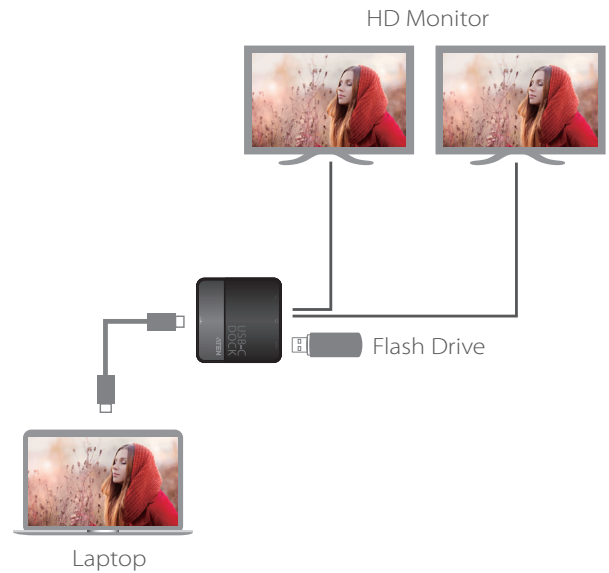

USB-C Dual-HDMI Mini Dock UH3233

- The ATEN UH3233 is a USB-C Dual-HDMI Mini Dock which transforms your USB-C device to a dual monitor workstation. It's compliant with the latest USB 3.1 Type-C specifications and supports dual display mode. The UH3233 can route video from the source device to two HDMI monitors, splitting the video transmission for a dual-view display via a single cable while maintaining a high quality resolution up to 1080p.

The UH3233 uses USB-C connections to deliver reliable high-speed data transfers. You can connect up to 128 additional peripherals, including Dual HDMI and USB 3.1 Gen1 devices. The UH3233's slim and light design makes it ideal to maximize your workspace and travel with for business on the go.

Features

- USB 3.1 Gen1 compliant
- Connects a computer to two HDMI monitors with Dual-View output
- Supports 4K (UHD) resolutions via single display output*
- Supports dual-display video output up to 1920 x 1080 simultaneously**
- USB 3.1 Gen1 port with data transfer rates up to 5 Gbps
- Plug and Play – no drivers or external power adapter needed

Specifications

Function	UH3233
Computer Connections	1
Connectors	
Computer	1 x USB-C Female (Black)
Device	1 x USB3.1 Gen1 Type-A Female (Blue)
Video Output	2 x HDMI Female (Black)
LEDs	
Power	1 (Blue/Orange)
Video Resolution	
	Single View: HDMI - 3840 x 2160 @ 30*
	Dual View: HDMI - 1920 x 1080 @ 60**
Power	
Consumption	DC5V , 15W
Package Contents	1 x 1m USB-C Cable
Environmental	
Operating Temperature	0° to 40° C
Storage Temperature	-20° to 60° C
Humidity	0 - 80% RH, Non-condensing
Physical Properties	
Housing	Plastic
Weight	0.10 kg
Dimensions (L x W x H)	9.37 x 9.30 x 2.68 cm