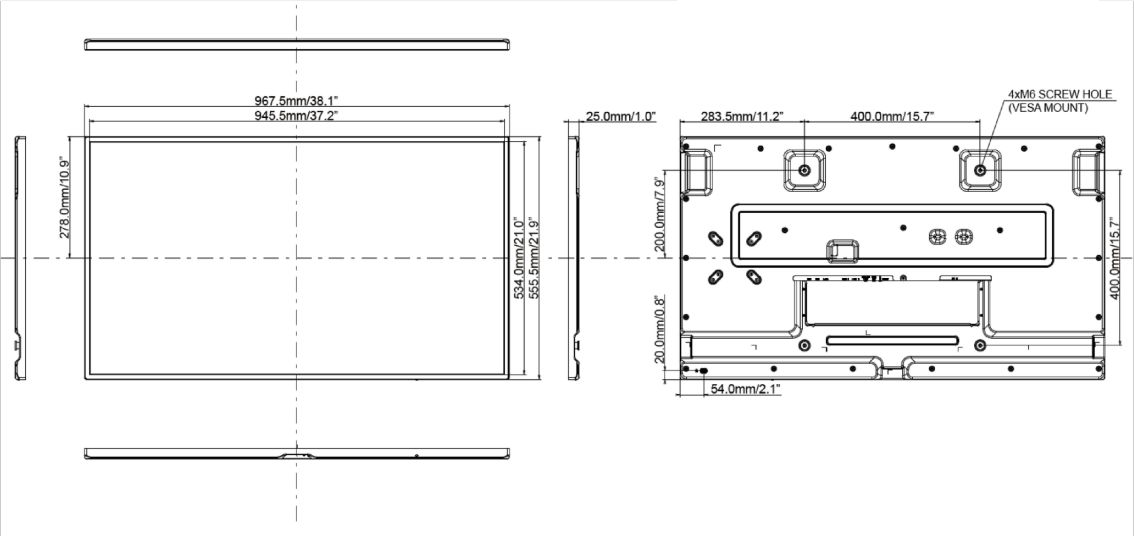

07 POWER MANAGEMENT

Power supply unit	external
Power supply	DC 24 V
Power usage	90W typical, 0.5W stand by, 0.3W off mode

08 SUSTAINABILITY

Regulations	CE, TÜV-Bauart, RoHS support, ErP, WEEE, REACH, UKCA
Energy efficiency class (Regulation (EU) 2017/1369)	G

09 DIMENSIONS / WEIGHT

Product dimensions W x H x D	967.5 x 555.5 x 25mm
Box dimensions W x H x D	1130 x 675 x 166mm
Weight (without box)	12.5kg
Weight (with box)	16.5kg
EAN code	4948570118533

PROLITE LH4370UHB-B1