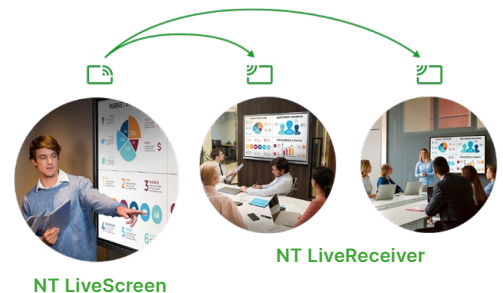

NovoTouch is designed to take business meetings and education sessions to a new level of collaboration and interaction.

Key Features

NovoConnect Wireless Collaboration

The NovoTouch EK series has built-in NovoConnect wireless presentation and collaboration tools for presentations and interactive engagement in the office or classroom.

Supports connections from 64 participants and up to 4 can share their screen simultaneously.

World Class Security- AES-256 Encryption, Password Protected, Dual Network Environment, ISO 27001 Certified.

NT LiveScreen

Duplicate the NovoTouch screen (with NT LiveScreen*) across the network to multiple displays (with NT LiveReceiver) in different rooms. This allows a large group of people to be split across breakout rooms and still share the same content.

NT Minutes

The NT Minutes app allows you to record any actions taken on the NovoTouch screen.

* up to 6 screen duplication

Bring Your Own Meeting (BYOM)

The BYOM driver is an optional upgrade to the NovoTouch. It enables the meeting moderator to control mainstream meeting peripherals such as cameras or audio devices directly from their laptop. Use with any video conferencing software such as Microsoft Teams, Zoom, Skype, Google meet or Webex for hybrid meeting and distance learning.